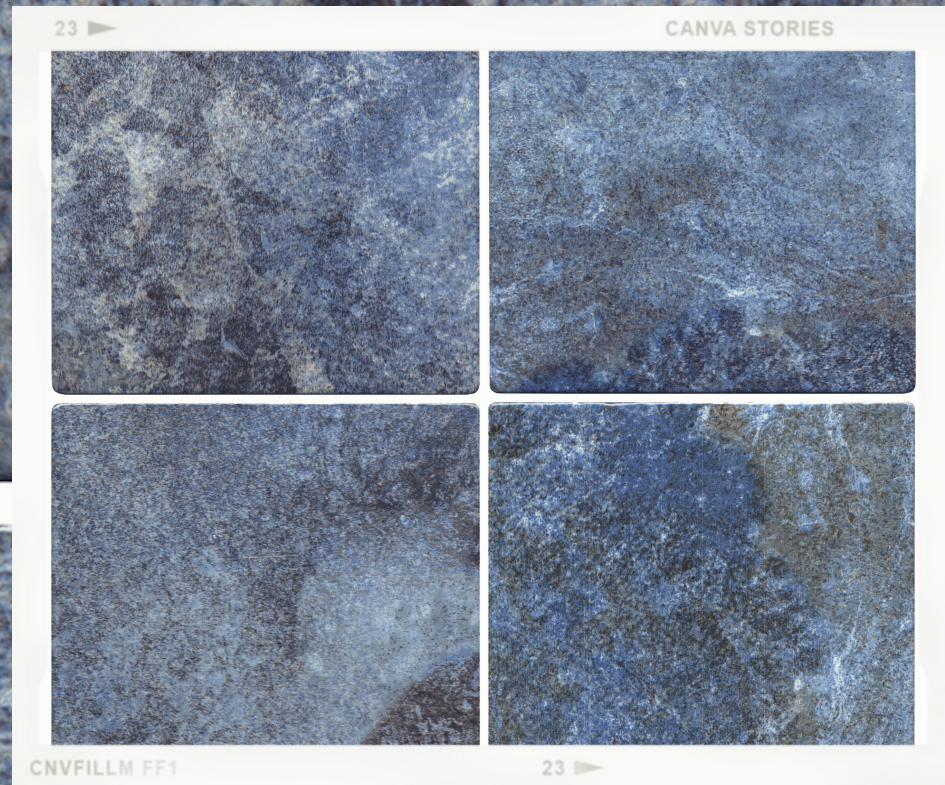

OCEAN BLUE BALI