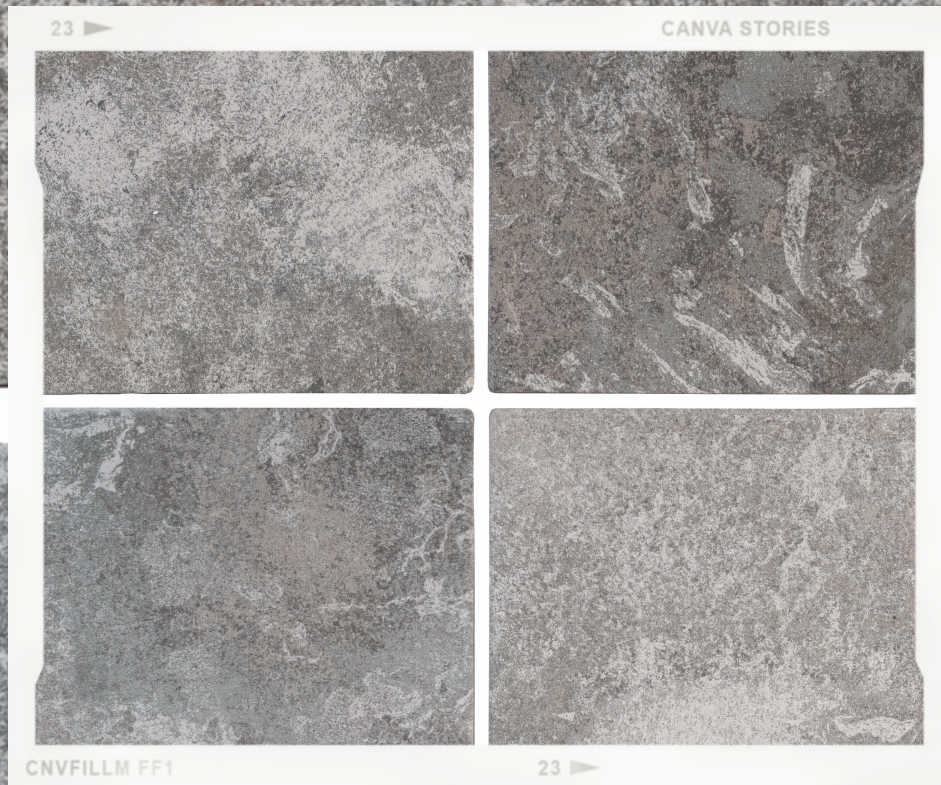

OCEAN PEARL