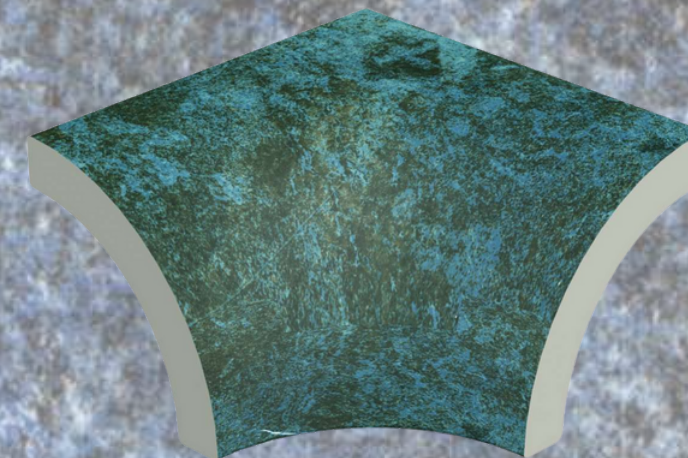

GRES ARAGÓN

SOLUTIONS FOR LIVING

SUELOS DE CERÁMICA

SERIE OCEAN

GRES ARAGÓN
SOLUTIONS FOR LIVING

FORMATO BASES

A square tile format with a white border, containing a sample of the blue and brown speckled tile texture.

30x30

A square tile format with a white border, containing a sample of the blue and brown speckled tile texture.

15 X 15

A rectangular tile format with a white border, containing a sample of the blue and brown speckled tile texture.

30x60

(Solo colores
Blue Bali y Green River)

PIEZAS ESPECIALES

CANTO ROMO

**CANTONERAS Y
RINCONERA**

**ESQUINA
EXT.CANTONERA**

ESCOCIAS

ESQUINA INT. RINCONERA