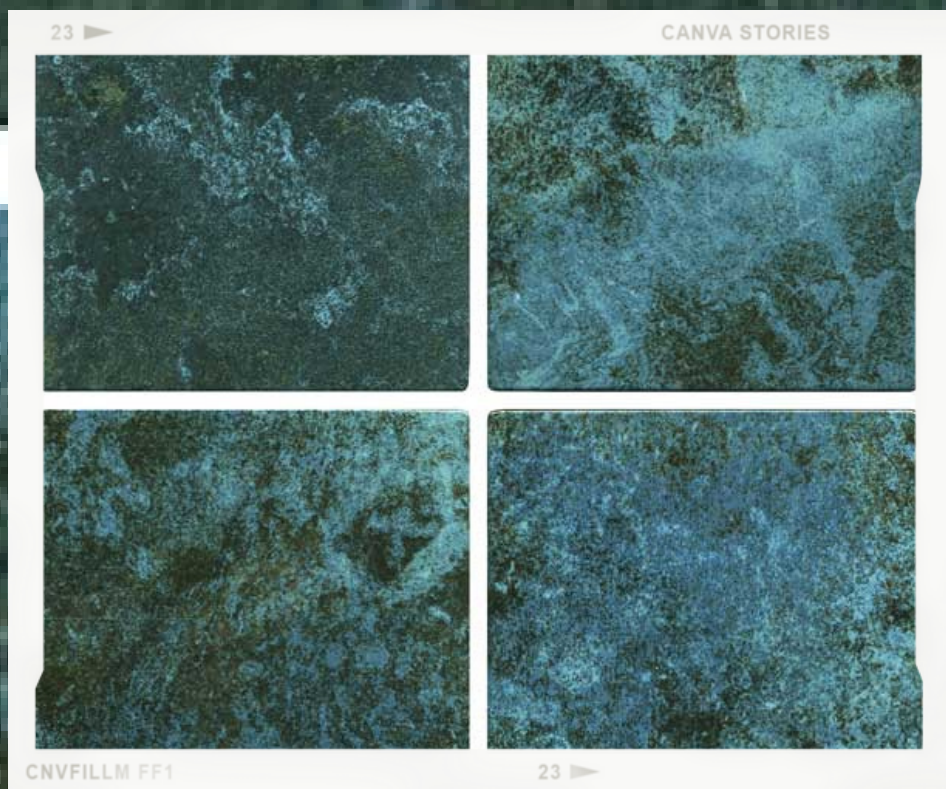

OCEAN GREEN RIVER