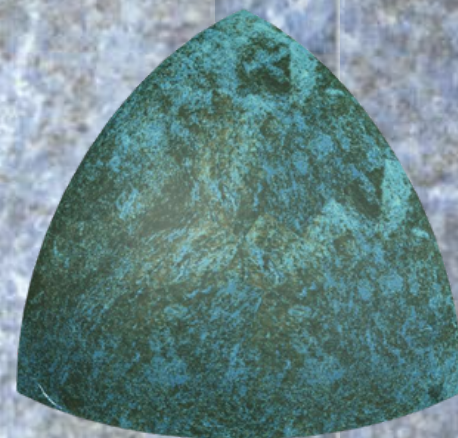

GRES ARAGÓN

SOLUTIONS FOR LIVING

SUELOS DE CERÁMICA

SERIE OCEAN

GRES ARAGÓN
SOLUTIONS FOR LIVING

FORMATO BASES

A square tile format with a white border, containing a sample of the blue and brown speckled tile texture.

30x30

A square tile format with a white border, containing a sample of the blue and brown speckled tile texture.

15 X 15

A rectangular tile format with a white border, containing a sample of the blue and brown speckled tile texture.

30x60

(Solo colores
Blue Bali y Green River)

PIEZAS ESPECIALES

CANTO ROMO

**CANTONERAS Y
RINCONERA**

**ESQUINA
EXT.CANTONERA**

ESCOCIAS

ESQUINA INT. RINCONERA