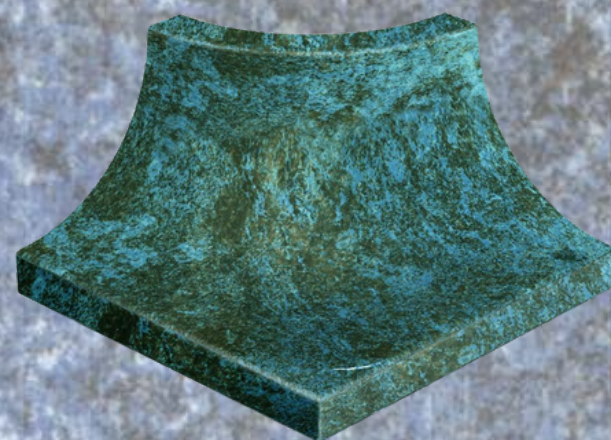

GRES ARAGÓN

SOLUTIONS FOR LIVING

SUELOS DE CERÁMICA

SERIE OCEAN

GRES ARAGÓN
SOLUTIONS FOR LIVING

FORMATO BASES

A square tile format with a white border, containing a sample of the blue and brown speckled tile texture.

30x30

A square tile format with a white border, containing a sample of the blue and brown speckled tile texture.

15 X 15

A rectangular tile format with a white border, containing a sample of the blue and brown speckled tile texture.

30x60

(Solo colores
Blue Bali y Green River)

PIEZAS ESPECIALES

CANTO ROMO

**CANTONERAS Y
RINCONERA**

**ESQUINA
EXT.CANTONERA**

ESCOCIAS

ESQUINA INT. RINCONERA