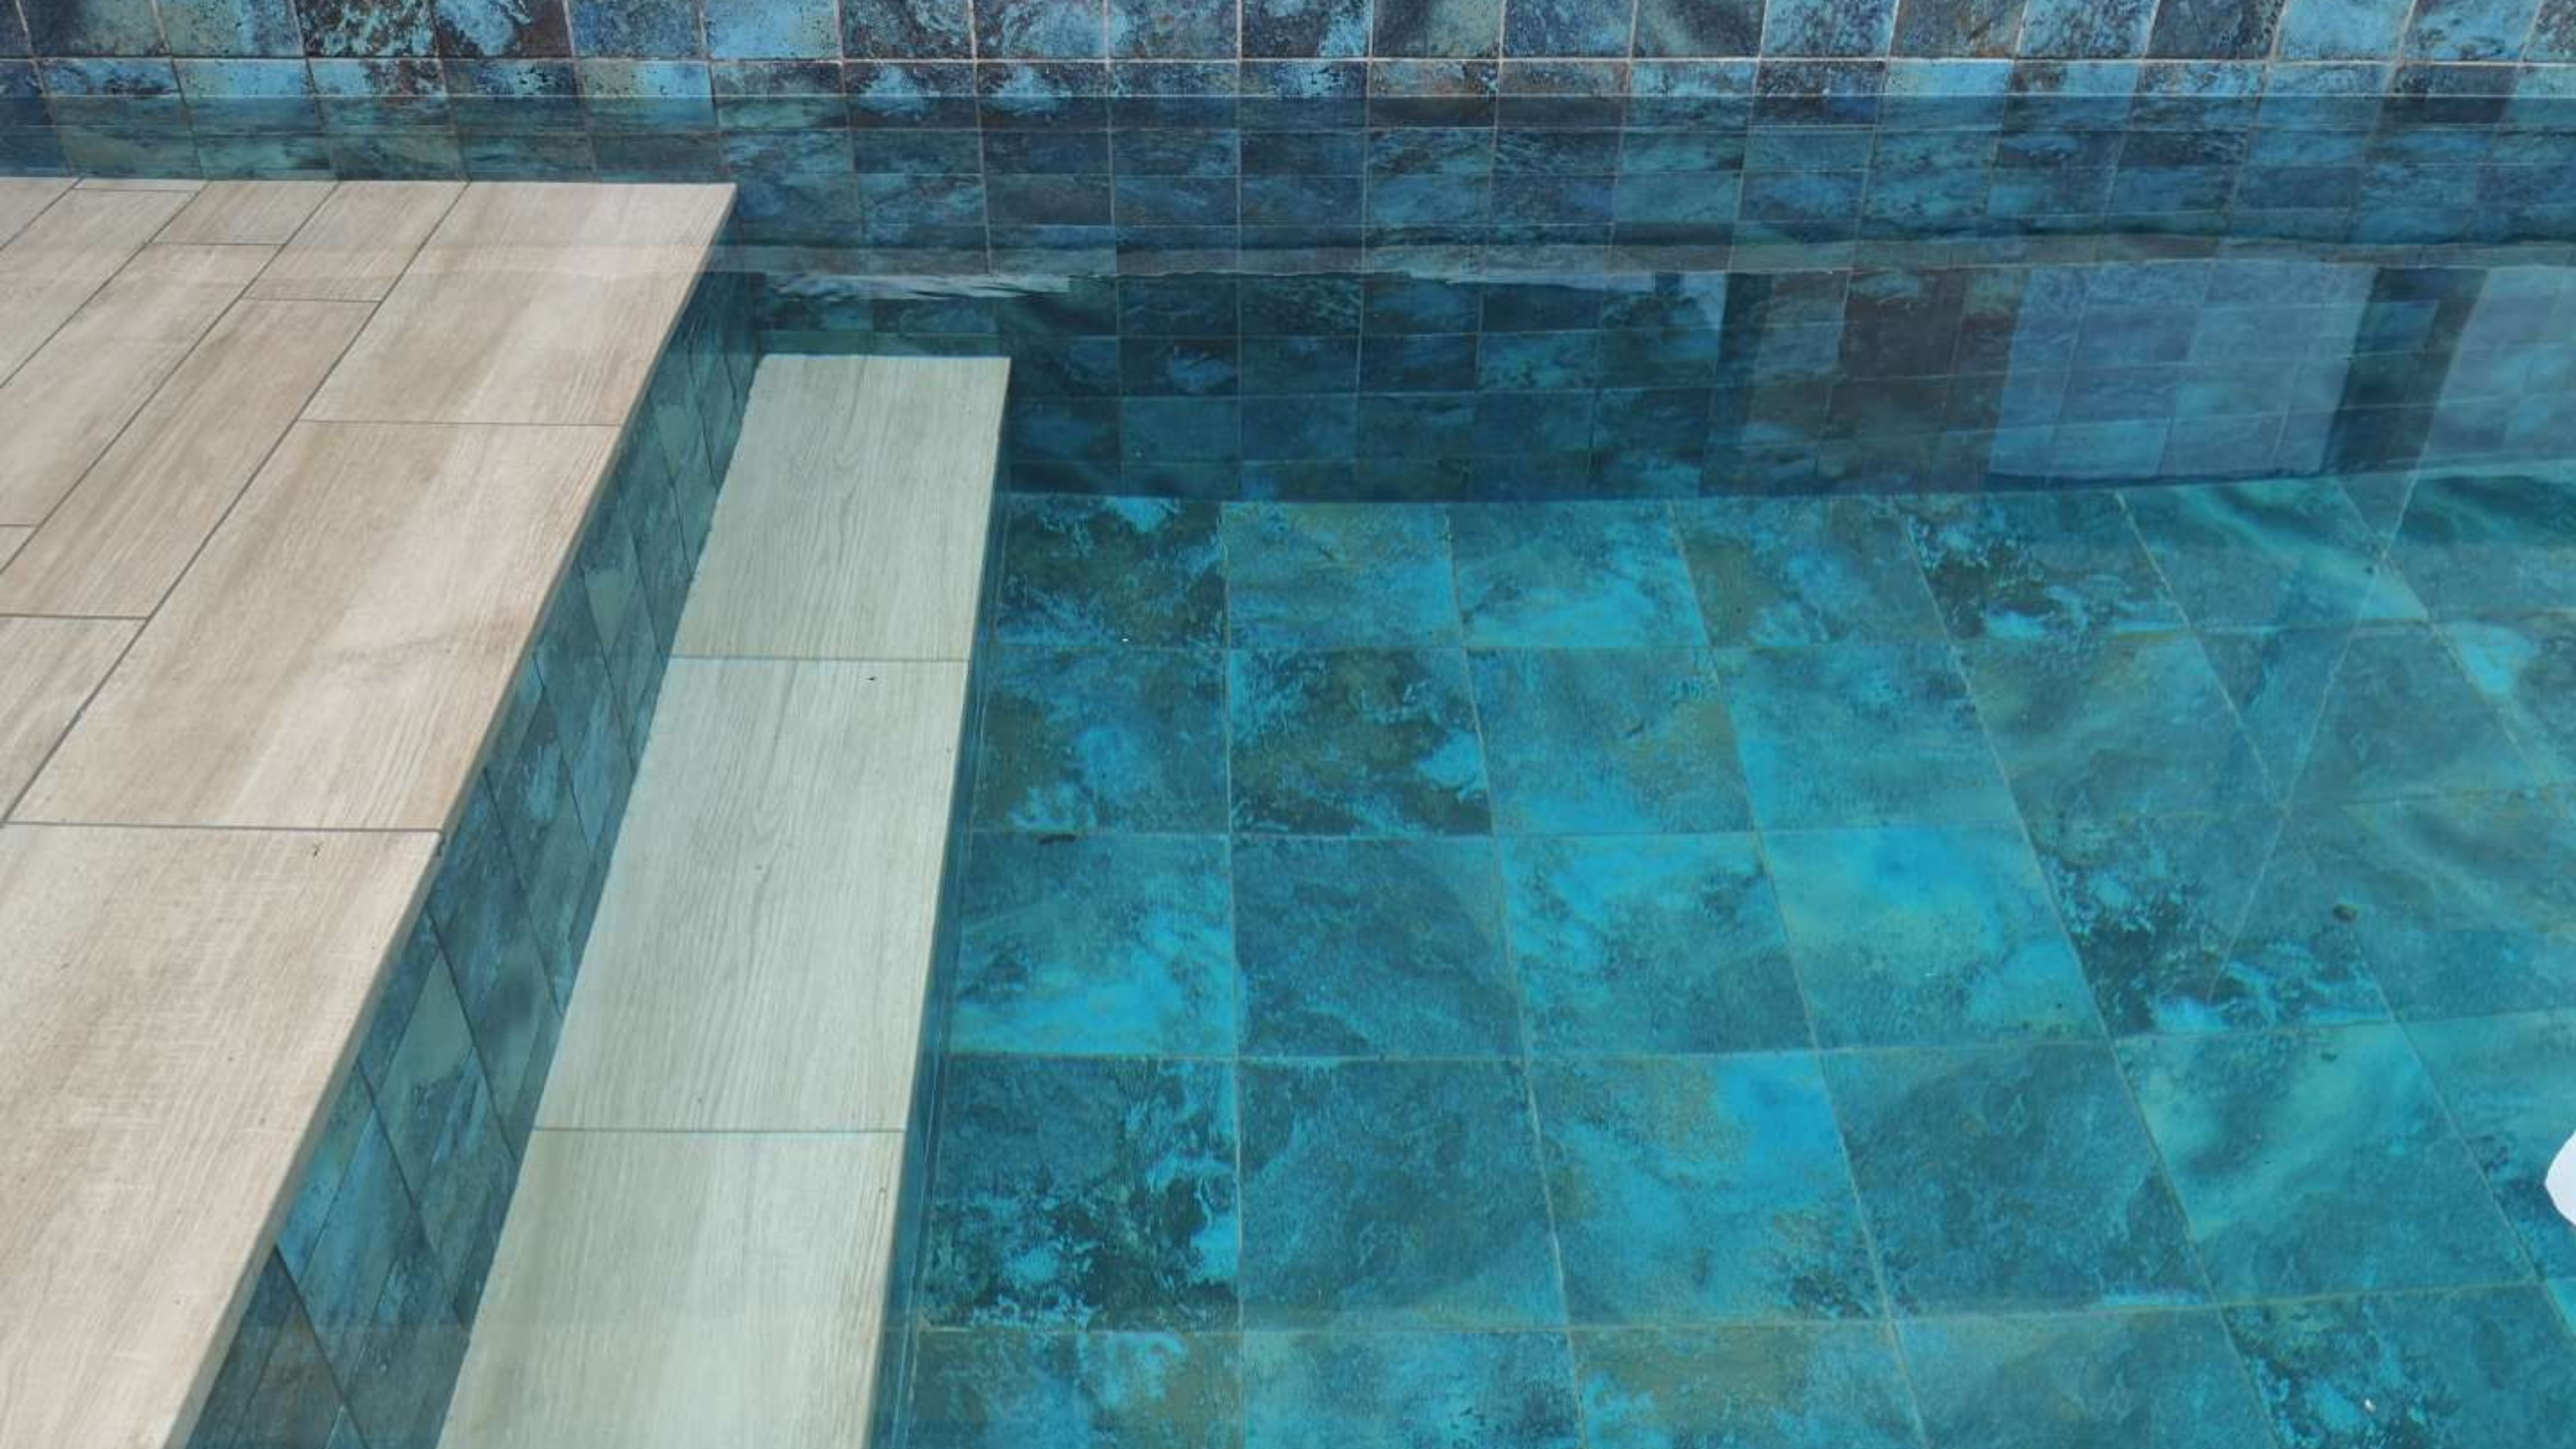

GRES ARAGÓN

SOLUTIONS FOR LIVING

SUELOS DE CERÁMICA

SERIE OCEAN

GRES ARAGÓN
SOLUTIONS FOR LIVING

FORMATO BASES

A square tile format with a white border, containing a sample of the blue and brown speckled tile texture.

30x30

A square tile format with a white border, containing a sample of the blue and brown speckled tile texture.

15 X 15

A rectangular tile format with a white border, containing a sample of the blue and brown speckled tile texture.

30x60

(Solo colores
Blue Bali y Green River)

PIEZAS ESPECIALES

CANTO ROMO

**CANTONERAS Y
RINCONERA**

**ESQUINA
EXT.CANTONERA**

ESCOCIAS

ESQUINA INT. RINCONERA

**CONSULTAR SET COMPLETO DE PIEZAS
ESPECIALES EN EL CATÁLOGO**

OCEAN BLUE BALI

OCEAN CORAL BAY

OCEAN GREEN RIVER

OCEAN PEARL

GRES ARAGÓN
SOLUTIONS FOR LIVING