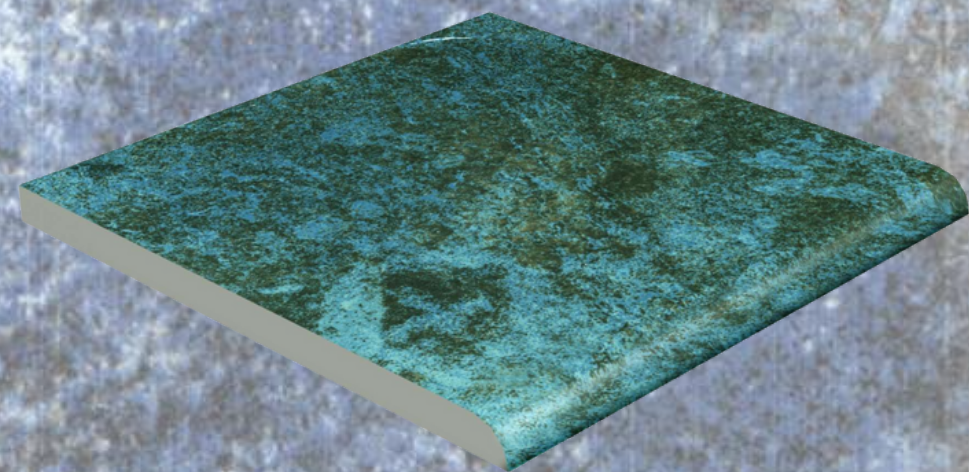

GRES ARAGÓN

SOLUTIONS FOR LIVING

SUELOS DE CERÁMICA

SERIE OCEAN

GRES ARAGÓN
SOLUTIONS FOR LIVING

FORMATO BASES

A square tile format with a white border, containing a sample of the blue and brown speckled tile texture.

30x30

A square tile format with a white border, containing a sample of the blue and brown speckled tile texture.

15 X 15

A rectangular tile format with a white border, containing a sample of the blue and brown speckled tile texture.

30x60

(Solo colores
Blue Bali y Green River)

PIEZAS ESPECIALES

CANTO ROMO

**CANTONERAS Y
RINCONERA**

**ESQUINA
EXT.CANTONERA**

ESCOCIAS

ESQUINA INT. RINCONERA