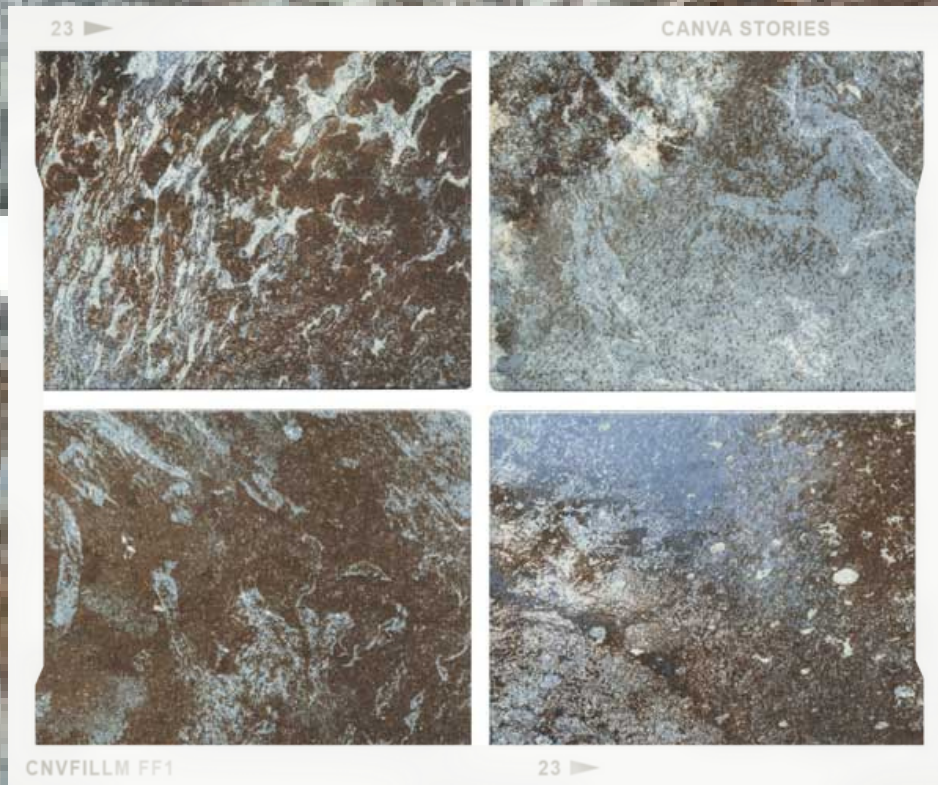

OCEAN CORAL BAY